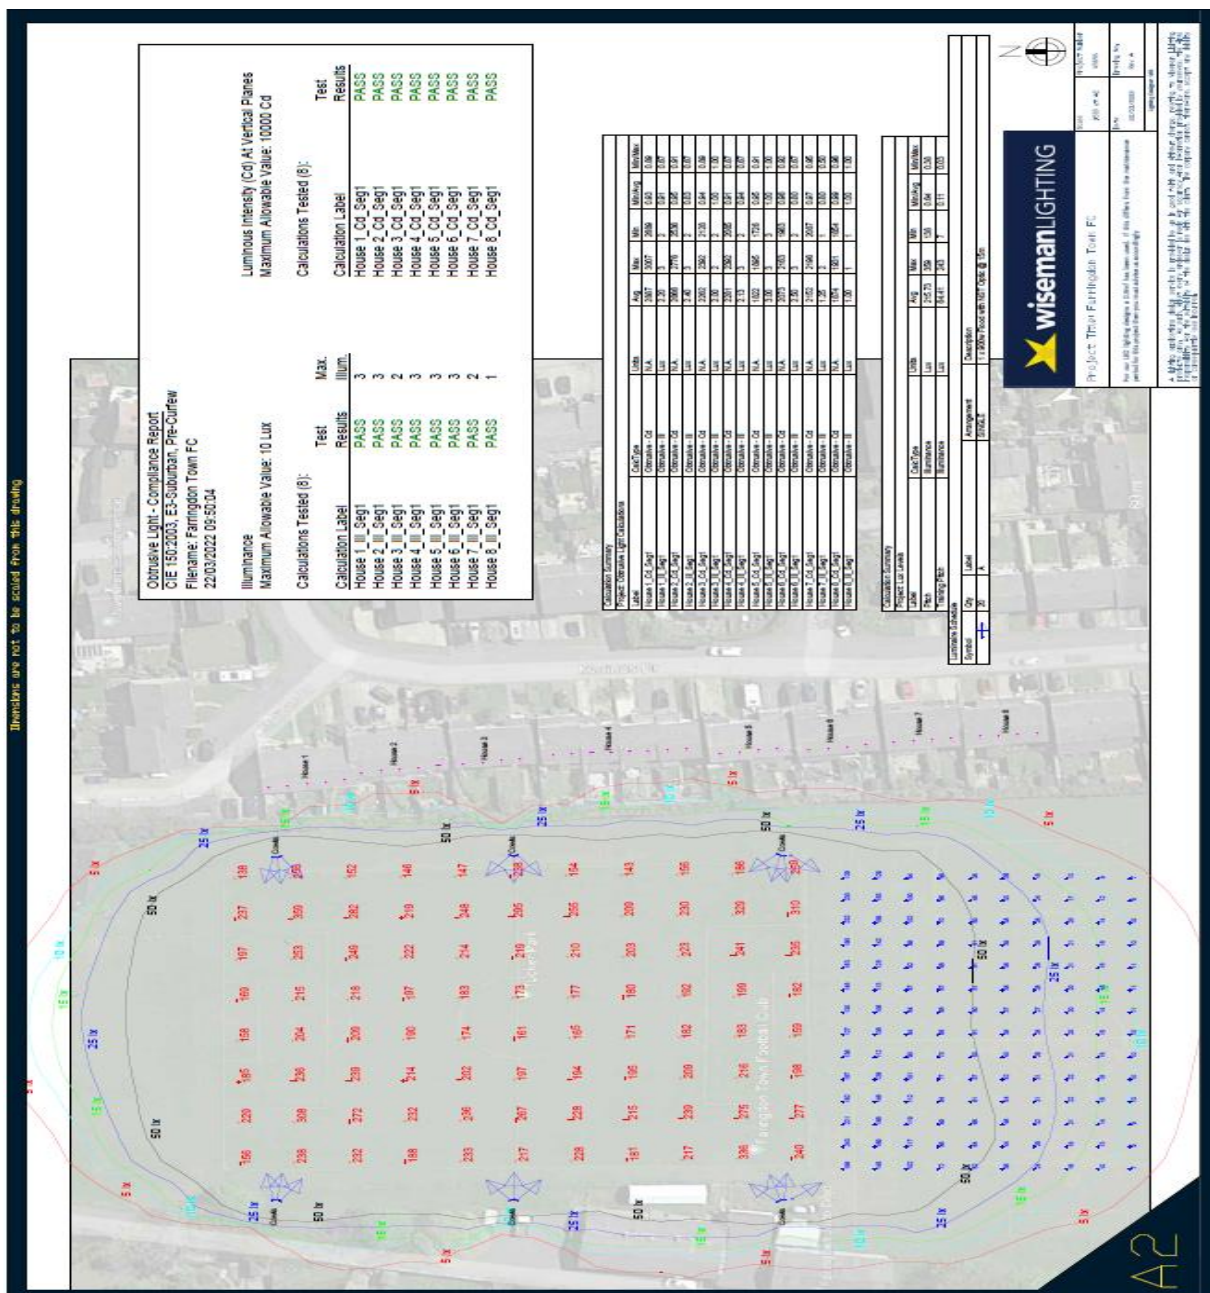

Faringdon Town Football Club – Tucker Park Proposal

New Wiseman system installation of civils and electrics – Main Pitch

- IBS 12193 Class 2 to provide an average lux level of 200 and min/av uniformity of >0.6 certified to BS7671/NICEIC.
- 18 x Wiseman LED040 900W Floodlights with integral drivers
- 18 x Back Spill Shields. Powder Coated RAL7016, 2mm thick aluminium.
- 6 x column bases to support Heavy Duty Sports Columns
- 6 x 15m Base Hinged Heavy-Duty Sports Column. Hot Dip Galvanised Finish.
- 6 x Bespoke Triple Brackets, each to take 3 x Wiseman floodlights. Hot Dip Galvanised Finish.
- Manufacturers 10 Year warranty

Below is an estimation of the obtrusive light to the immediate neighbouring properties. Please note that the football club is currently going through a number of steps to changing the size of the playing surface, which will reduce the amount of light currently shown in the below to properties.